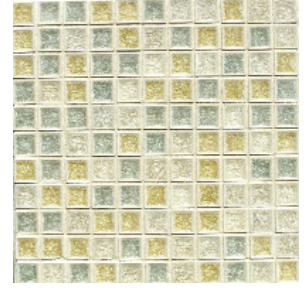

Field Tile Colors

Square: 2x2 (mesh-mounted), 4x4, & 6x6 (all colors)

Rectangle: 3x6 (all colors)

Thickness (all sizes): approx. 7/16"

Citrine

Danburite

Topaz

Crystal

Isis Liner 3/4 x 6 (shown: Peridot)

Bead Liner 1/2 x 6 (shown: Peridot)

Window Pane Chair Rail 3 x 6 (shown: Citrine)

Grooved Quarter Round (1-1/4 x 5-3/4)  
Beak (not shown) (shown: Citrine)

Circle Chair Rail 3 x 6 (shown: Aquamarine)

Topaz Blend Diamonds

**Mosaic Blends**

Piece Sizes: 1 x 1 squares and 1 x 1 diamonds (with 1/4 & 1/2 finish pieces)

Sheet Size: approx. 11 x 11 mesh-mounted sheets.

**Azurite Blend**  
(Azurite, Aquamarine & Crystal)

**Citrine Blend**  
(Citrine, Danburite & Crystal)

**Topaz Blend**  
(Topaz, Citrine & Moldavite)

**Peridot Blend**  
(Peridot, Citrine & Danburite)