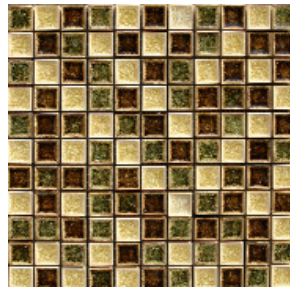

Topaz Blend
(Topaz, Citrine & Moldavite)