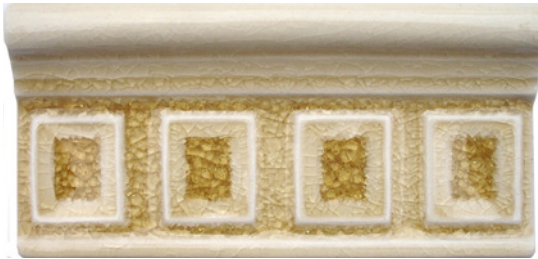

JEWEL

The sparkle. The shimmer. The rich color. Jewel is the perfect accessory. The high-fired (Kone 5) ceramic tile is temperature and water resistant and is suitable for interior or exterior applications. All pieces coordinate well with the *Kira Collection*. Stocked FOB Los Angeles warehouse. Sizes are approximate. As with all handmade, glazed tile, **please expect some color & size variation.**

Isis Liner 3/4 x 6 (shown: Peridot)

Bead Liner 1/2 x 6 (shown: Peridot)

Window Pane Chair Rail 3 x 6 (shown: Citrine)

Grooved Quarter Round (1-1/4 x 5-3/4)  
Beak (not shown) (shown: Citrine)

Circle Chair Rail 3 x 6 (shown: Aquamarine)

Topaz Blend Diamonds

**Mosaic Blends**

Piece Sizes: 1 x 1 squares and 1 x 1 diamonds (with 1/4 & 1/2 finish pieces)

Sheet Size: approx. 11 x 11 mesh-mounted sheets.

**Azurite Blend**  
(Azurite, Aquamarine & Crystal)