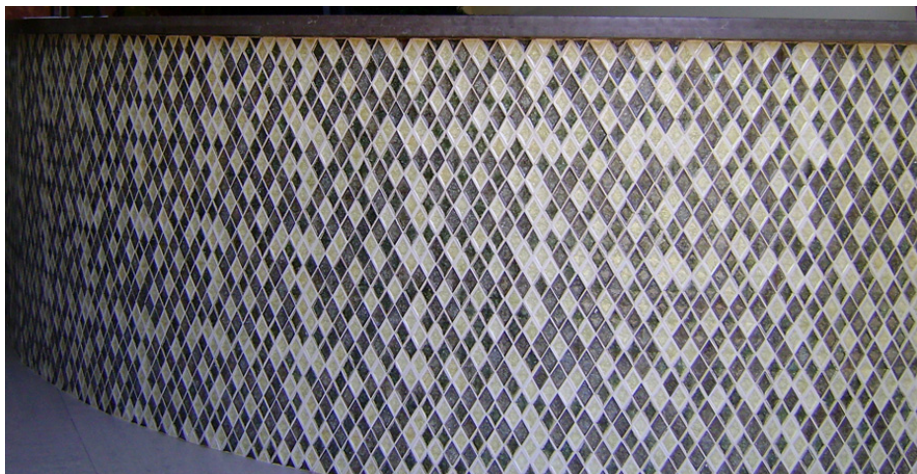

JEWEL

The sparkle. The shimmer. The rich color. Jewel is the perfect accessory. The high-fired (Kone 5) ceramic tile is temperature and water resistant and is suitable for interior or exterior applications. All pieces coordinate well with the *Kira Collection*. Stocked FOB Los Angeles warehouse. Sizes are approximate. As with all handmade, glazed tile, **please expect some color & size variation.**

Isis Liner 3/4 x 6 (shown: Peridot)

Bead Liner 1/2 x 6 (shown: Peridot)

Window Pane Chair Rail 3 x 6 (shown: Citrine)

Grooved Quarter Round (1-1/4 x 5-3/4)  
Beak (not shown) (shown: Citrine)

Circle Chair Rail 3 x 6 (shown: Aquamarine)

Topaz Blend Diamonds

**Mosaic Blends**

Piece Sizes: 1 x 1 squares and 1 x 1 diamonds (with 1/4 & 1/2 finish pieces)

Sheet Size: approx. 11 x 11 mesh-mounted sheets.

**Azurite Blend**  
(Azurite, Aquamarine & Crystal)