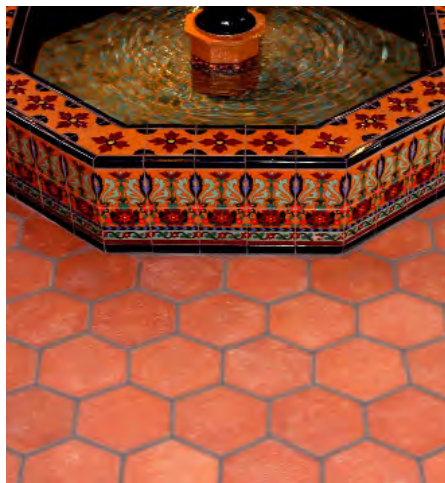

Catalonia (8x8) & Valencia (6x6) - Claro natural

Staggered Square (Light Brown -Wax) Smooth

IN-STOCK COLLECTION

www.CTMtile.com

Old Castillo Terracotta

Stocked Clay Colors: Rojo & Claro *Not all sizes stocked in all colors. **Texture:** Smooth or Rustico (rustic look but soft to the touch)
Stain / color: Dark Red, Light Orange, Dark Orange, Light Brown (Lt Wax), Dark Brown (Dk Wax), Taupe, White, Black, Blue, Green & Colori (blend of 5 colors, including Claro) **Finish:** Waxed (interior only), or Natural (no wax) **Sealer:** Matte sealer (for stained colors being used outside/exterior) **Gloss sealer** (resembles the interior "Wax" option- for stained colors being used outside/exterior) & **Factory sealed-** protective finish for interior or exterior orders of Claro Natural or Rojo Natural, ordered without any stain or wax.
 *** Please allow 1-2 week lead time for Stained or Waxed orders- all custom-made to order.*** Stocked FOB Los Angeles warehouse.
 Sizes are approximate. **Terracotta is natural clay, so please expect beautiful color variation.**

Stain / Colors

Herringbone (Claro -Clear Wax) Smooth

Squares & Rectangles (Colori -Wax) Rustico

Rectangles & Squares (Rojo -Natural) Smooth

Hexagon (Rojo -Natural) Smooth

Staggered Square (Dk Brown -Wax) Smooth
-shown with custom Malibu inserts

Arcos (Rojo -Natural, sealed) Smooth

DECO TILES

Sizes:

4x4x3/4 or 6x6x3/4 squares.
(for Deco Uno-Deco Nueve)

4x8x7/8 rectangles
(for Deco Diez & Once)
plus matching 4x4 corner

Deco Diez (Lt Brown -Wax with Black Glaze)