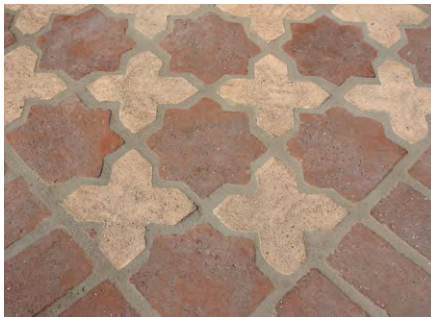

Old Castillo Terracotta

Old Castillo Terracotta pavers are reproductions of centuries old European terracotta. The terracotta has the same handmade texture and variation of warm color yet it is more consistent in size, thickness and strength. Created from two different clay colors, the color can be enhanced with 10 stain color options, as well as wax (wax can only be used in interior applications), matte sealer or gloss sealer. Stocked FOB Los Angeles warehouse. **Sizes are approximate. Terracotta is natural clay, so please expect beautiful color variation.**

Squares (Dark Red stain & clear sealer) Smooth

Squares (Dark Brown -Wax) Smooth

Star & Cross (Rojo & Claro -Natural) Rustico

Herringbone (Dark Brown -Wax) Smooth

Galicia (Rojo -Natural) Smooth

STOCKED SIZES & SHAPES

"All sizes stocked in Rojo & Claro unless otherwise indicated. "+N" = also stocked in Naranja

Square : 4 x 4 x 3/4, 6-1/2 x 6-1/2 x 7/8, 8 x 8 x 7/8
11-1/2 x 11-1/2 x 7/8 +N & 15-3/4 x 15-3/4 x 1-1/8

Rectangle: 4 x 8 x 7/8, 6-1/2 x 11-1/2 x 7/8
8 x 16 x 1-1/8 +N, & 1 x 7-7/8 x 7/8 (Claro only)