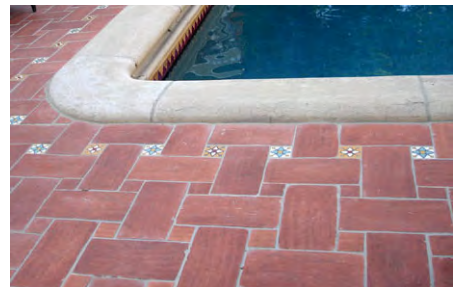

Catalonia (8x8) & Valencia (6x6) - Claro natural

Staggered Square (Light Brown -Wax) Smooth

IN-STOCK COLLECTION

www.CTMtile.com

Old Castillo Terracotta

Stocked Clay Colors: Rojo & Claro *Not all sizes stocked in all colors. **Texture:** Smooth or Rustico (rustic look but soft to the touch)
Stain / color: Dark Red, Light Orange, Dark Orange, Light Brown (Lt Wax), Dark Brown (Dk Wax), Taupe, White, Black, Blue, Green & Colori (blend of 5 colors, including Claro) **Finish:** Waxed (interior only), or Natural (no wax) **Sealer:** Matte sealer (for stained colors being used outside/exterior) **Gloss sealer** (resembles the interior "Wax" option- for stained colors being used outside/exterior) & **Factory sealed-** protective finish for interior or exterior orders of Claro Natural or Rojo Natural, ordered without any stain or wax.
 *** Please allow 1-2 week lead time for Stained or Waxed orders- all custom-made to order.*** Stocked FOB Los Angeles warehouse.
 Sizes are approximate. **Terracotta is natural clay, so please expect beautiful color variation.**

Stain / Colors

Herringbone (Claro -Clear Wax) Smooth

Squares & Rectangles (Colori -Wax) Rustico

Rectangles & Squares (Rojo -Natural) Smooth

Hexagon (Rojo -Natural) Smooth

Staggered Square (Dk Brown -Wax) Smooth
-shown with custom Malibu inserts