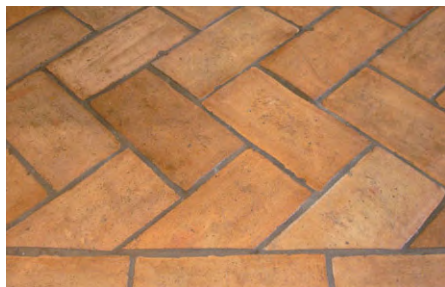

Catalonia (8x8) & Valencia (6x6) - Claro natural

Staggered Square (Light Brown -Wax) Smooth

IN-STOCK COLLECTION

www.CTMtile.com

Old Castillo Terracotta

Stocked Clay Colors: Rojo & Claro *Not all sizes stocked in all colors. **Texture:** Smooth or Rustico (rustic look but soft to the touch)
Stain / color: Dark Red, Light Orange, Dark Orange, Light Brown (Lt Wax), Dark Brown (Dk Wax), Taupe, White, Black, Blue, Green & Colori (blend of 5 colors, including Claro) **Finish:** Waxed (interior only), or Natural (no wax) **Sealer:** Matte sealer (for stained colors being used outside/exterior) **Gloss sealer** (resembles the interior "Wax" option- for stained colors being used outside/exterior) & **Factory sealed-** protective finish for interior or exterior orders of Claro Natural or Rojo Natural, ordered without any stain or wax.
 *** Please allow 1-2 week lead time for Stained or Waxed orders- all custom-made to order.*** Stocked FOB Los Angeles warehouse.
 Sizes are approximate. **Terracotta is natural clay, so please expect beautiful color variation.**

Stain / Colors

Herringbone (Claro -Clear Wax) Smooth

Squares & Rectangles (Colori -Wax) Rustico

Rectangles & Squares (Rojo -Natural) Smooth

Hexagon (Rojo -Natural) Smooth

Staggered Square (Dk Brown -Wax) Smooth
-shown with custom Malibu inserts