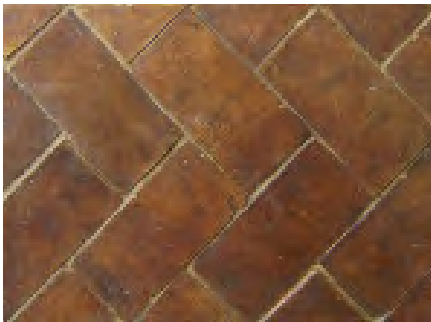

Old Castillo Terracotta

Old Castillo Terracotta pavers are reproductions of centuries old European terracotta. The terracotta has the same handmade texture and variation of warm color yet it is more consistent in size, thickness and strength. Created from two different clay colors, the color can be enhanced with 10 stain color options, as well as wax (wax can only be used in interior applications), matte sealer or gloss sealer. Stocked FOB Los Angeles warehouse. **Sizes are approximate. Terracotta is natural clay, so please expect beautiful color variation.**

Squares (Dark Red stain & clear sealer) Smooth

Squares (Dark Brown -Wax) Smooth

Star & Cross (Rojo & Claro -Natural) Rustico

Herringbone (Dark Brown -Wax) Smooth

Galicia (Rojo -Natural) Smooth

STOCKED SIZES & SHAPES

"All sizes stocked in Rojo & Claro unless otherwise indicated. "+N" = also stocked in Naranja

Square : 4 x 4 x 3/4, 6-1/2 x 6-1/2 x 7/8, 8 x 8 x 7/8
11-1/2 x 11-1/2 x 7/8 +N & 15-3/4 x 15-3/4 x 1-1/8

Rectangle: 4 x 8 x 7/8, 6-1/2 x 11-1/2 x 7/8
8 x 16 x 1-1/8 +N, & 1 x 7-7/8 x 7/8 (Claro only)