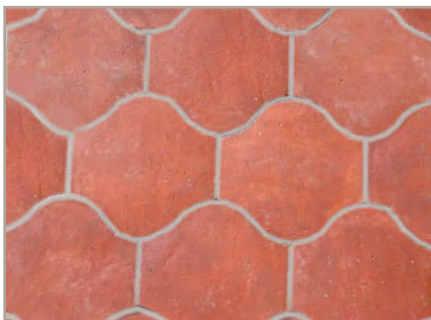

Old Castillo Terracotta

Old Castillo Terracotta pavers are reproductions of centuries old European terracotta. The terracotta has the same handmade texture and variation of warm color yet it is more consistent in size, thickness and strength. Created from two different clay colors, the color can be enhanced with 10 stain color options, as well as wax (wax can only be used in interior applications), matte sealer or gloss sealer. Stocked FOB Los Angeles warehouse. **Sizes are approximate. Terracotta is natural clay, so please expect beautiful color variation.**

Squares (Dark Red stain & clear sealer) Smooth

Squares (Dark Brown -Wax) Smooth

Star & Cross (Rojo & Claro -Natural) Rustico

Herringbone (Dark Brown -Wax) Smooth

Galicia (Rojo -Natural) Smooth

STOCKED SIZES & SHAPES

"All sizes stocked in Rojo & Claro unless otherwise indicated. "+N" = also stocked in Naranja

Square : 4 x 4 x 3/4, 6-1/2 x 6-1/2 x 7/8, 8 x 8 x 7/8
11-1/2 x 11-1/2 x 7/8 +N & 15-3/4 x 15-3/4 x 1-1/8

Rectangle: 4 x 8 x 7/8, 6-1/2 x 11-1/2 x 7/8
8 x 16 x 1-1/8 +N, & 1 x 7-7/8 x 7/8 (Claro only)