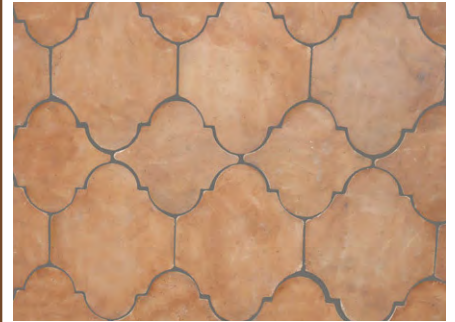

Hexagon: 6-1/2 x 6-1/2 x 7/8 & 10 x 10 x 7/8

Rhomboid / Harlequin: 6-1/3 x 9-5/8 x 7/8 (Claro only)

Arcos: 7-3/4 x 11-1/4 x 1

Galicia: 11-1/4 x 11-1/4 x 1

Valencia: 8 x 9 x 3/4

Catalonia: 9 x 11-1/4 x 3/4

Alhambra Star & Cross: 6-1/2 x 6-1/2 x 3/4

Listello: (used with Star & Square): 6 x 8 x 1-1/8

Picket: 4 x 8 x 3/4

Wall Caps / Sill / Pool Coping: 10-3/4 x 16 x 2

Square-Edge Tread / Sill / Pool Coping:
& coord. Corner 13 d x 11-1/2 w x 1 (2-1/2" front)

Cornice Tread: 14 d x 11-1/2 w x 1 (2-1/2" front)
& coordinating Corner

Surface Bullnose / Stair Tread:
11-1/2 depth x 11-1/2 width x 7/8

Custom sizes: available
with a minimum
quantity requirement.

Rectangle (Rojo -Natural) Smooth

Catalonia (8x8) & Valencia (6x6) - Claro natural

Staggered Square (Light Brown -Wax) Smooth

IN-STOCK COLLECTION

www.CTMtile.com

Old Castillo Terracotta

Stocked Clay Colors: Rojo & Claro *Not all sizes stocked in all colors. **Texture:** Smooth or Rustico (rustic look but soft to the touch)
Stain / color: Dark Red, Light Orange, Dark Orange, Light Brown (Lt Wax), Dark Brown (Dk Wax), Taupe, White, Black, Blue, Green & Colori (blend of 5 colors, including Claro) **Finish:** Waxed (interior only), or Natural (no wax) **Sealer:** Matte sealer (for stained colors being used outside/exterior) **Gloss sealer** (resembles the interior "Wax" option- for stained colors being used outside/exterior) & **Factory sealed-** protective finish for interior or exterior orders of Claro Natural or Rojo Natural, ordered without any stain or wax.
 *** Please allow 1-2 week lead time for Stained or Waxed orders- all custom-made to order.*** Stocked FOB Los Angeles warehouse.
 Sizes are approximate. **Terracotta is natural clay, so please expect beautiful color variation.**